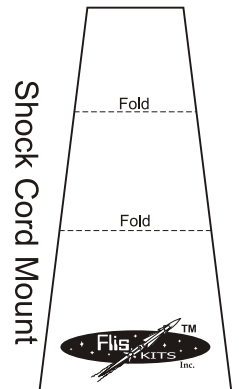

Body Tube Wrap

MIDNIGHT EXPRESS™

Nose Cone

Fin

Fin

Fin

Engine Block

Nose Cone Shoulder

Launch Lug

Spare Nose Cone

Spare Launch Lug

Shock Cord Mount